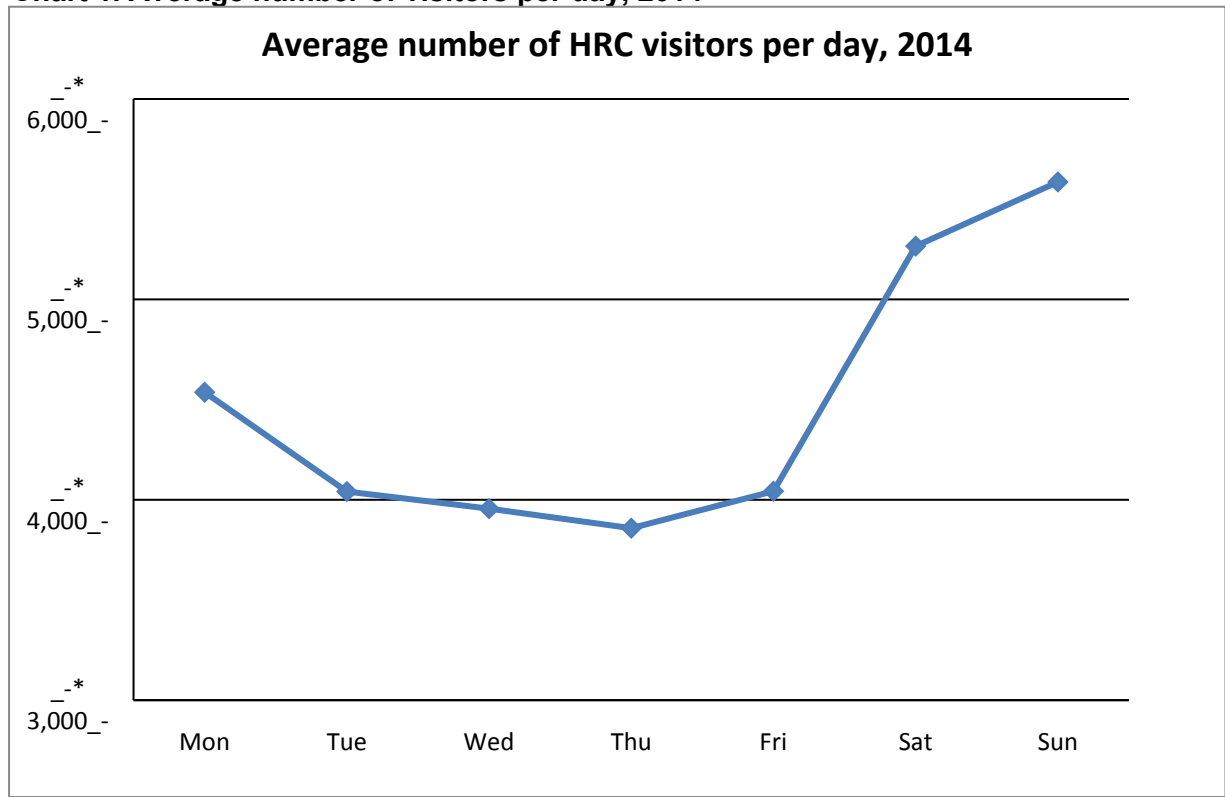

Average number of visitors to all household recycling centres per day and per hour in 2014

Chart 1. Average number of visitors per day, 2014

Chart 2. Average number of visitors per hour, 2014

*April to October