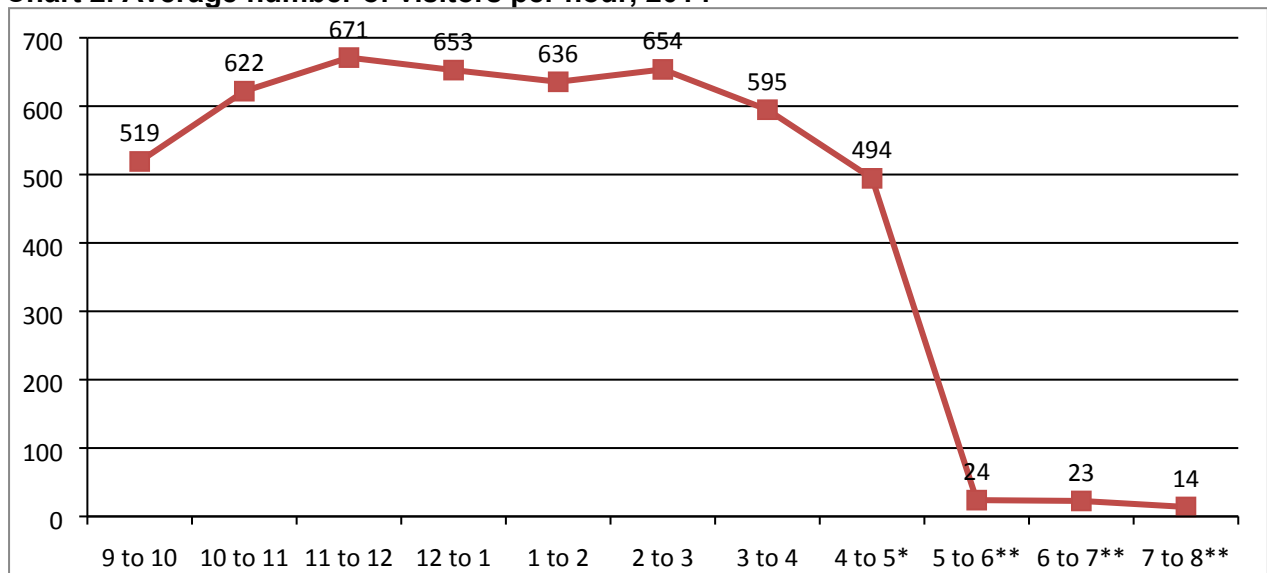

Average number of visitors to all household recycling centres per day and per hour in 2014

Chart 1. Average number of visitors per day, 2014

Chart 2. Average number of visitors per hour, 2014

*April to October